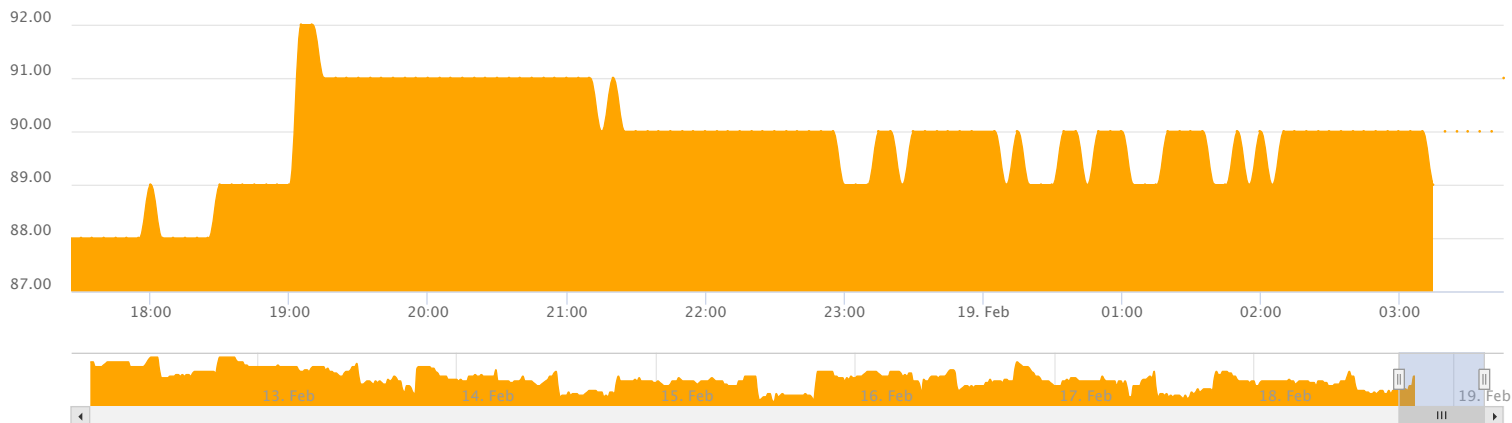

2/12

2/19

Nov Dec Jan Feb

O2Sat σ

Compare

Zoom 1hr 1d All

Name	Minimum	Average	Maximum
O2Sat	88	89.86	92

© 2013 - 2017 Neptune Systems (https://www.neptunesystems.com). All rights reserved.