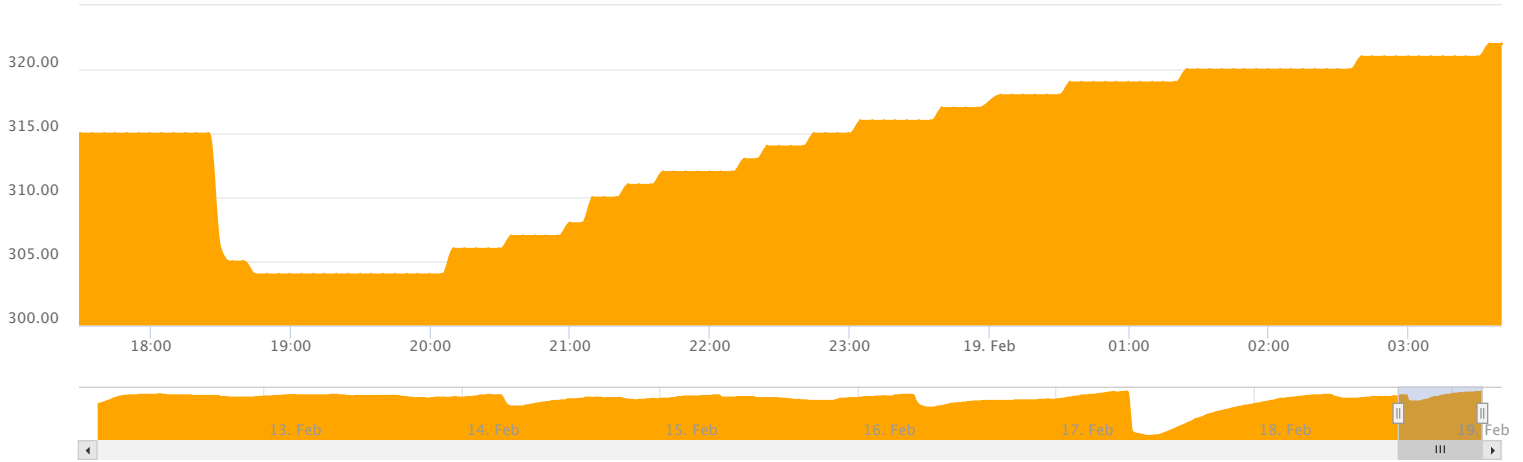

2/12

2/19

Nov Dec Jan Feb

ORP  $\sigma$

Compare

Zoom 1hr 1d All

Name	Minimum	Average	Maximum
ORP	304	313.83	322

© 2013 - 2017 Neptune Systems (https://www.neptunesystems.com). All rights reserved.