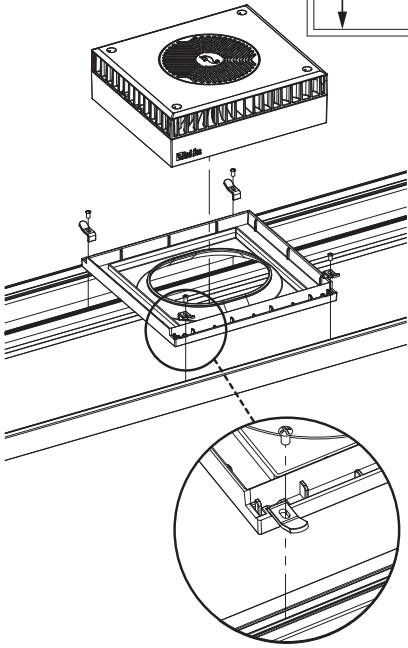

ReefLED 160S

57 < D < 70
22½" 27½"

70 < D < 80
27½" 32"