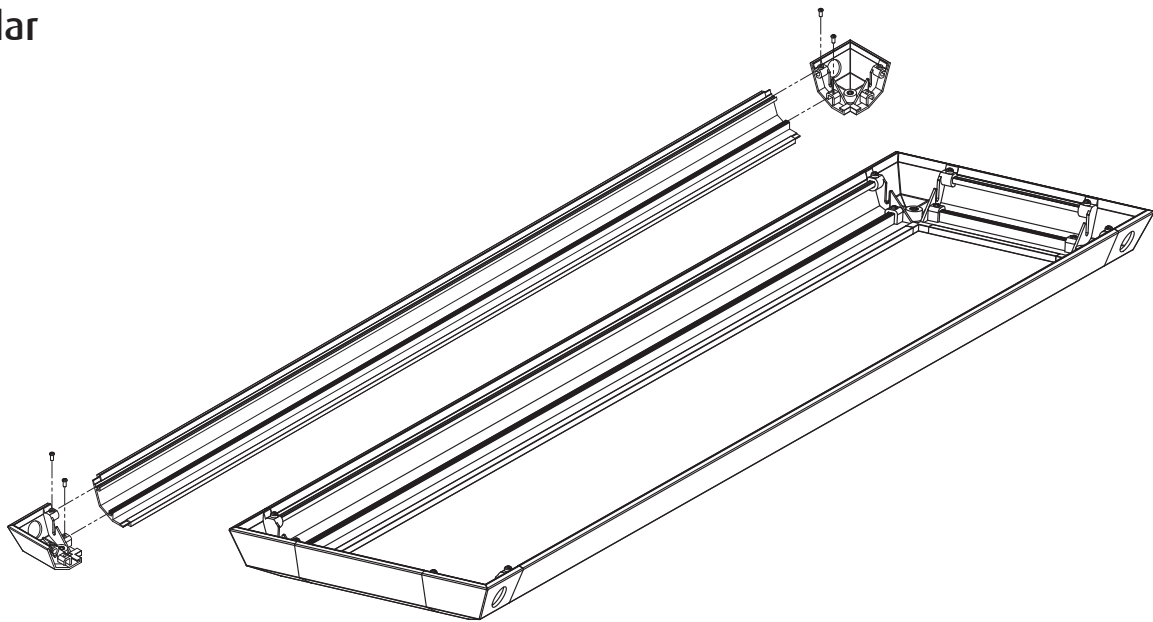

ReefLED® Pendant

- | | |
|----------|---|
| R35140/1 | ReefLED® Pendant for 75-100cm (30" - 39") tank - Black / White |
| R35142/3 | ReefLED® Pendant for 100-120cm (39" - 48") tank - Black / White |
| R35144/5 | ReefLED® Pendant for 125-150cm (49" - 60") tank - Black / White |
| R35146/7 | ReefLED® Pendant for 155-180cm (61" - 72") tank - Black / White |
| R35148/9 | ReefLED® Pendant for 180-228cm (72" - 90") tank - Black / White |
| R35150 | ReefLED® 90 Adapter Tray for Pendant/Max-S |
| R35184 | ReefLED® 160S Adapter Tray for Pendant |

Peninsula

Regular

ReefLED 90

ReefLED 160S

57 < D < 70
22½" 27½"

70 < D < 80
27½" 32"

North America

Red Sea U.S.A & Canada
4687 World Houston
Parkway #200
Houston, TX 77032, U.S.A
support.usa@redseafish.com