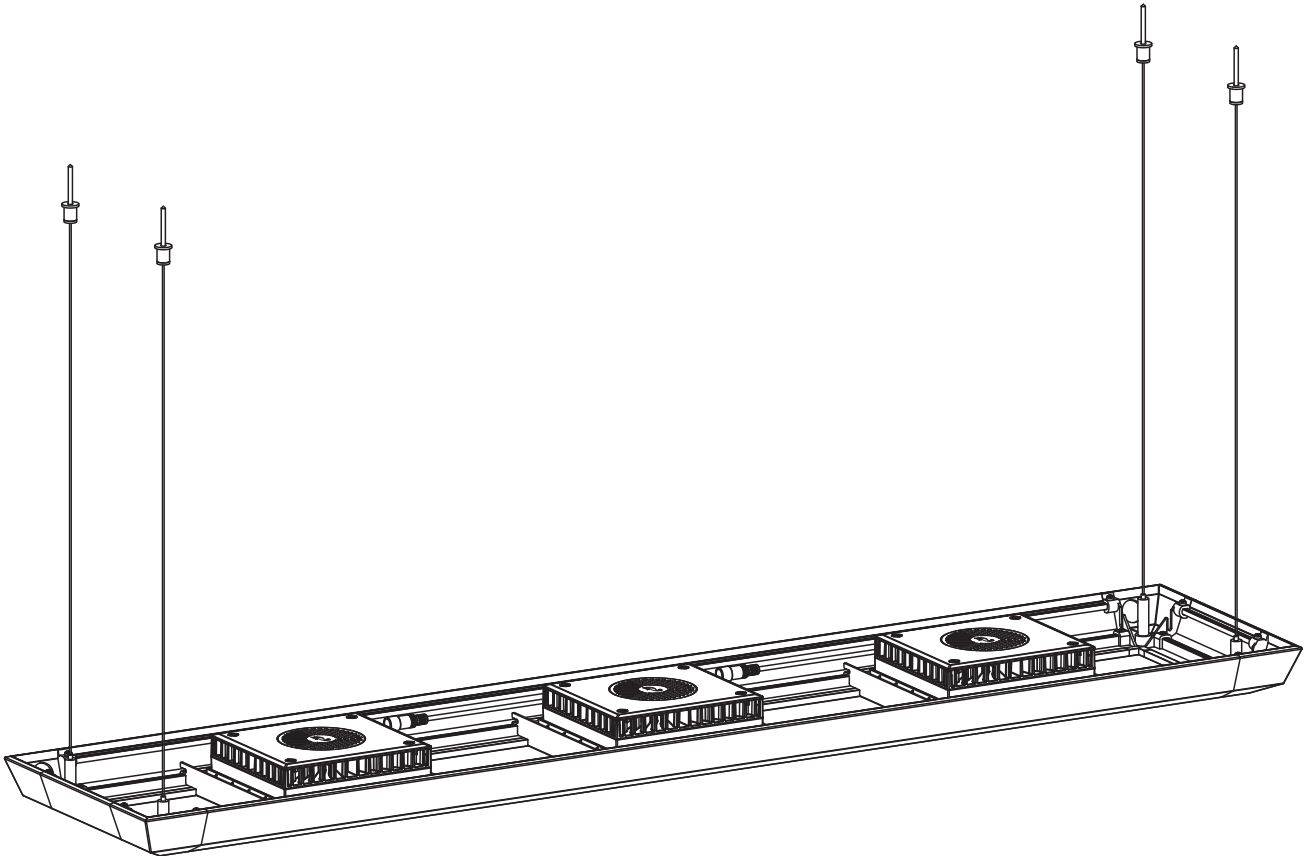

ReefLED® Pendant

- | | |
|----------|---|
| R35140/1 | ReefLED® Pendant for 75-100cm (30" - 39") tank - Black / White |
| R35142/3 | ReefLED® Pendant for 100-120cm (39" - 48") tank - Black / White |
| R35144/5 | ReefLED® Pendant for 125-150cm (49" - 60") tank - Black / White |
| R35146/7 | ReefLED® Pendant for 155-180cm (61" - 72") tank - Black / White |
| R35148/9 | ReefLED® Pendant for 180-228cm (72" - 90") tank - Black / White |
| R35150 | ReefLED® 90 Adapter Tray for Pendant/Max-S |
| R35184 | ReefLED® 160S Adapter Tray for Pendant |

Peninsula

Regular

ReefLED 90

ReefLED 160S

57 < D < 70
22½" 27½"

70 < D < 80
27½" 32"

North America

Red Sea U.S.A & Canada
4687 World Houston
Parkway #200
Houston, TX 77032, U.S.A
support.usa@redseafish.com