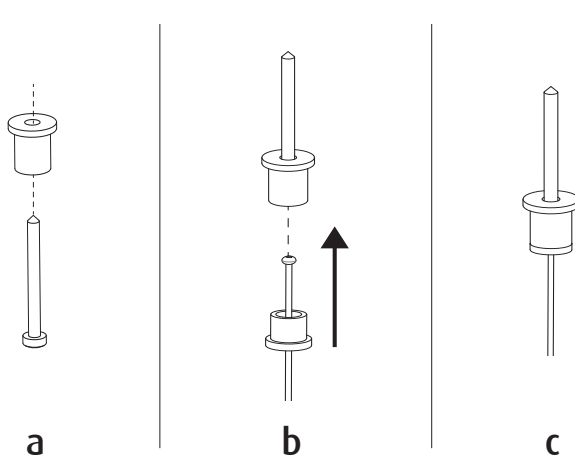

ReefLED 160S

57 < D < 70
22½" 27½"

70 < D < 80
27½" 32"