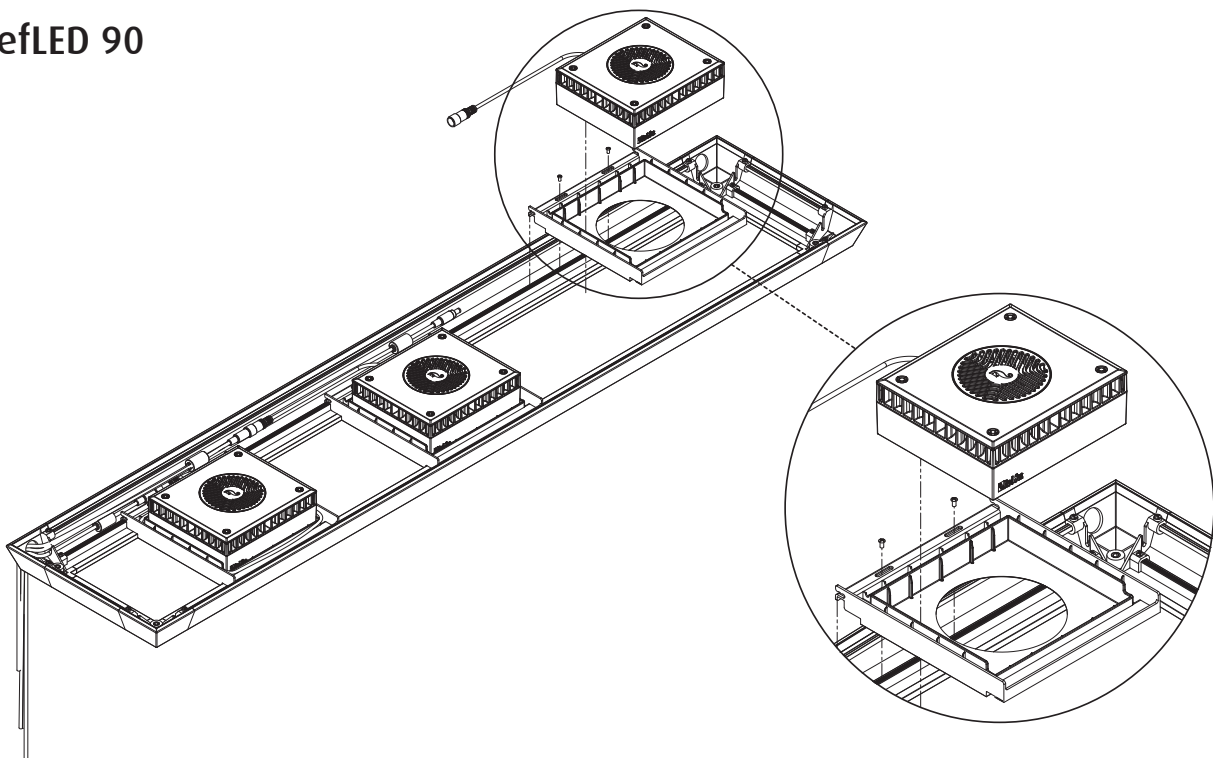

ReefLED® Pendant

- | | |
|----------|---|
| R35140/1 | ReefLED® Pendant for 75-100cm (30" - 39") tank - Black / White |
| R35142/3 | ReefLED® Pendant for 100-120cm (39" - 48") tank - Black / White |
| R35144/5 | ReefLED® Pendant for 125-150cm (49" - 60") tank - Black / White |
| R35146/7 | ReefLED® Pendant for 155-180cm (61" - 72") tank - Black / White |
| R35148/9 | ReefLED® Pendant for 180-228cm (72" - 90") tank - Black / White |
| R35150 | ReefLED® 90 Adapter Tray for Pendant/Max-S |
| R35184 | ReefLED® 160S Adapter Tray for Pendant |

Peninsula

Regular

ReefLED 90

ReefLED 160S

57 < D < 70
22½" 27½"

70 < D < 80
27½" 32"

North America

Red Sea U.S.A & Canada
4687 World Houston
Parkway #200
Houston, TX 77032, U.S.A
support.usa@redseafish.com