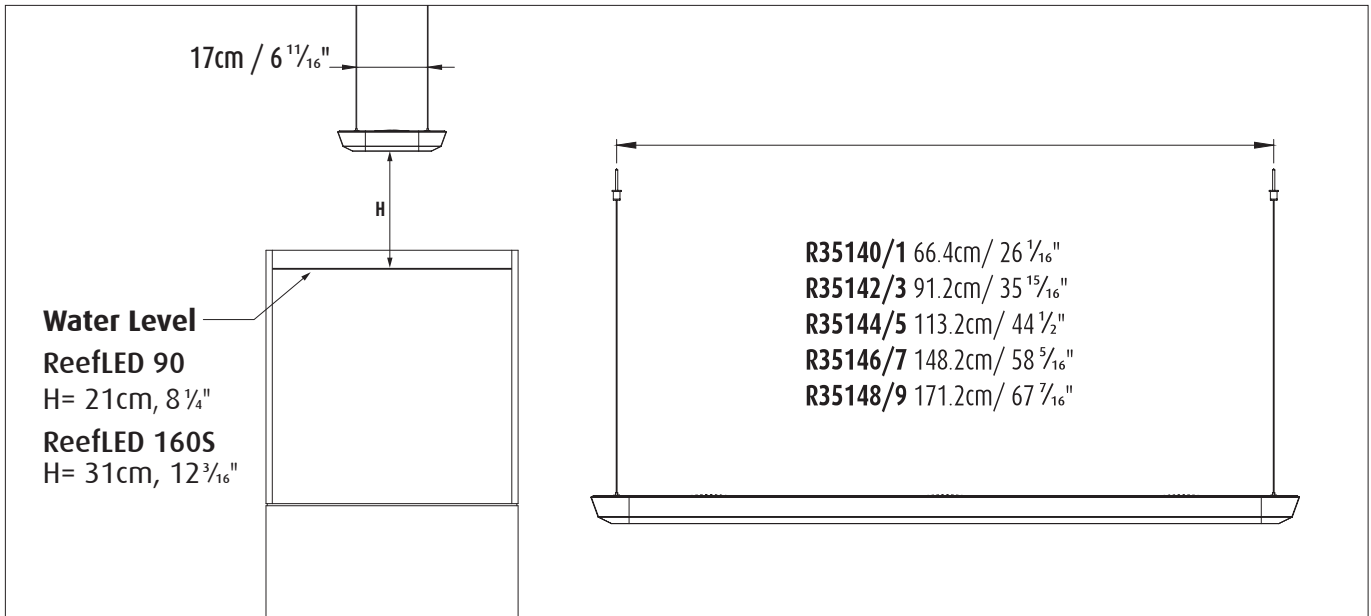

ReefLED® Pendant

- | | |
|----------|---|
| R35140/1 | ReefLED® Pendant for 75-100cm (30" - 39") tank - Black / White |
| R35142/3 | ReefLED® Pendant for 100-120cm (39" - 48") tank - Black / White |
| R35144/5 | ReefLED® Pendant for 125-150cm (49" - 60") tank - Black / White |
| R35146/7 | ReefLED® Pendant for 155-180cm (61" - 72") tank - Black / White |
| R35148/9 | ReefLED® Pendant for 180-228cm (72" - 90") tank - Black / White |
| R35150 | ReefLED® 90 Adapter Tray for Pendant/Max-S |
| R35184 | ReefLED® 160S Adapter Tray for Pendant |

Peninsula

Regular

ReefLED 90

ReefLED 160S

57 < D < 70
22½" 27½"

70 < D < 80
27½" 32"

North America

Red Sea U.S.A & Canada
4687 World Houston
Parkway #200
Houston, TX 77032, U.S.A
support.usa@redseafish.com