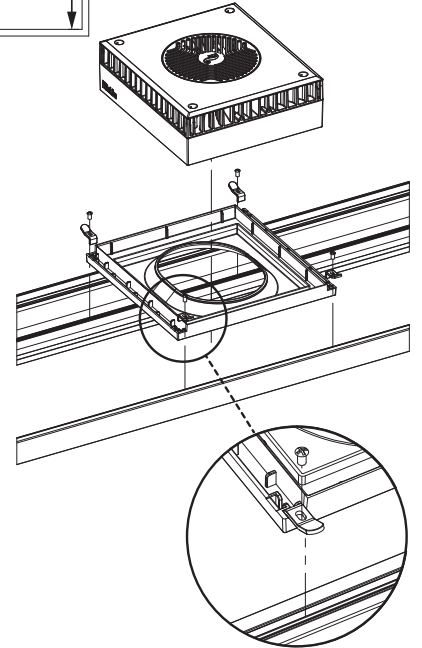

ReefLED 160S

57 < D < 70
22½" 27½"

70 < D < 80
27½" 32"