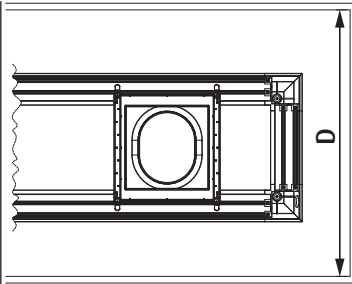

ReefLED 160S

57 < D < 70
22½" 27½"

70 < D < 80
27½" 32"