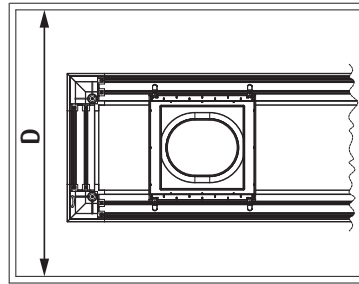

ReefLED 160S

57 < D < 70
22½" 27½"

70 < D < 80
27½" 32"