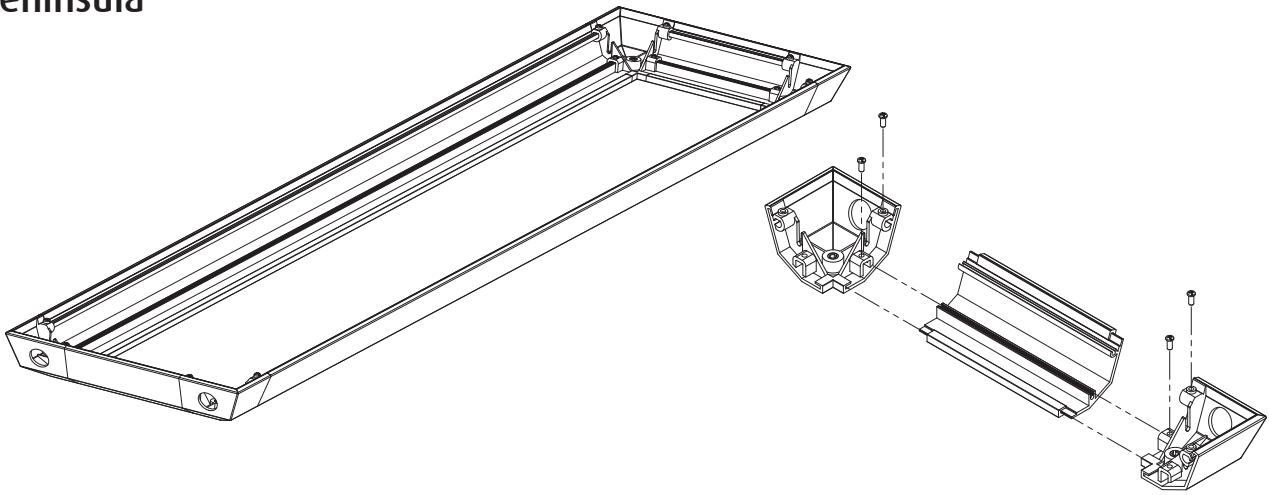

Peninsula

Regular

ReefLED 90