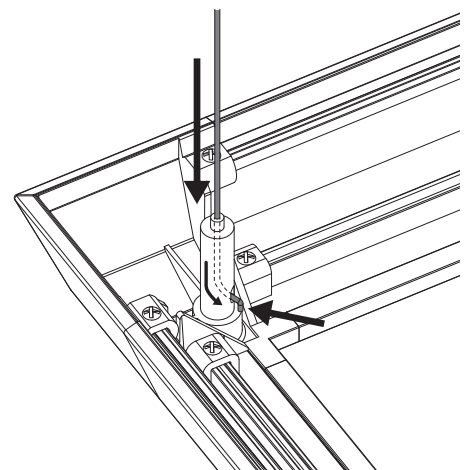

ReefLED 160S

57 < D < 70
22½" 27½"

70 < D < 80
27½" 32"