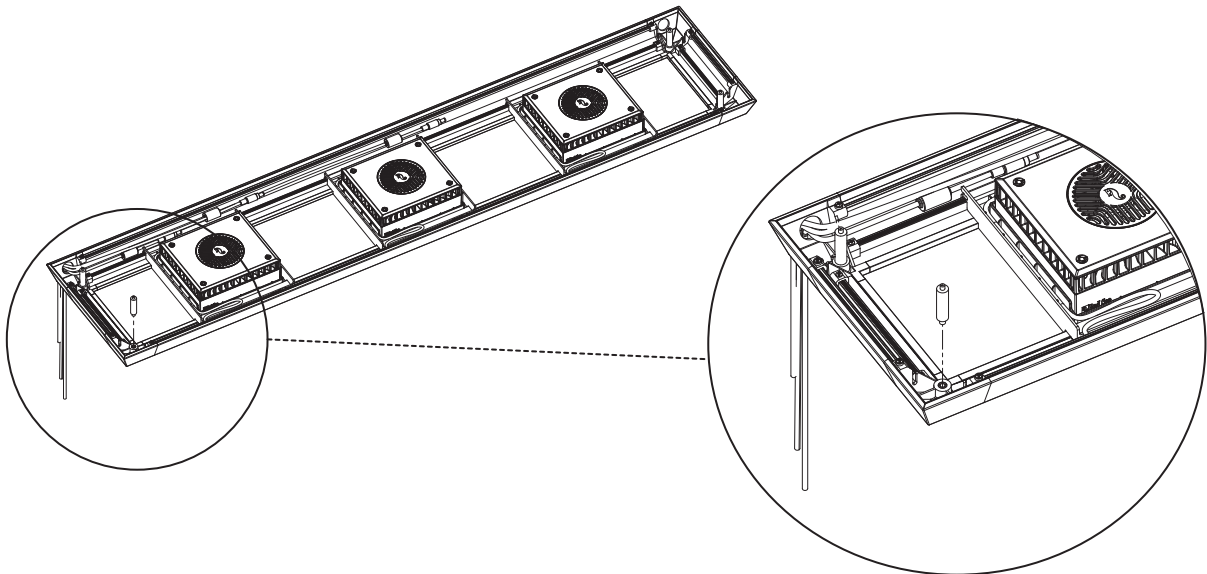

ReefLED® Pendant

- | | |
|----------|---|
| R35140/1 | ReefLED® Pendant for 75-100cm (30" - 39") tank - Black / White |
| R35142/3 | ReefLED® Pendant for 100-120cm (39" - 48") tank - Black / White |
| R35144/5 | ReefLED® Pendant for 125-150cm (49" - 60") tank - Black / White |
| R35146/7 | ReefLED® Pendant for 155-180cm (61" - 72") tank - Black / White |
| R35148/9 | ReefLED® Pendant for 180-228cm (72" - 90") tank - Black / White |
| R35150 | ReefLED® 90 Adapter Tray for Pendant/Max-S |
| R35184 | ReefLED® 160S Adapter Tray for Pendant |

Peninsula

Regular

ReefLED 90

ReefLED 160S

57 < D < 70
22½" 27½"

70 < D < 80
27½" 32"

North America

Red Sea U.S.A & Canada
4687 World Houston
Parkway #200
Houston, TX 77032, U.S.A
support.usa@redseafish.com