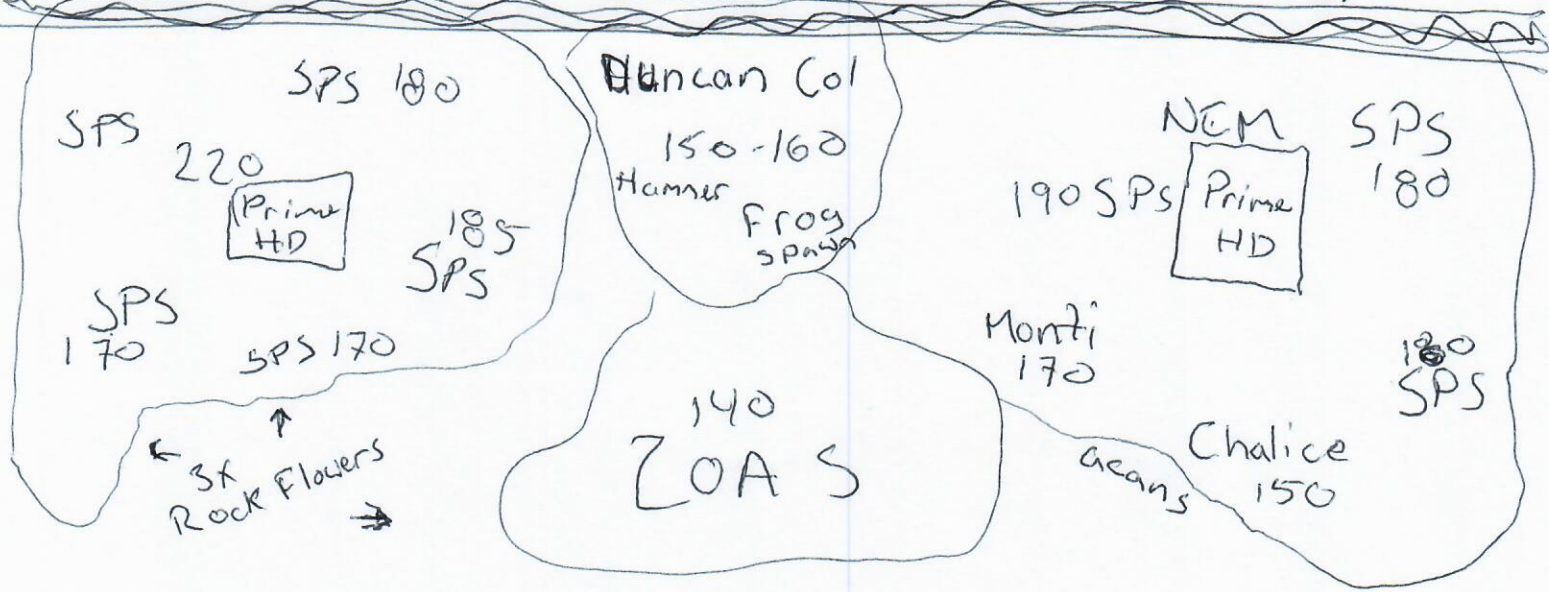

Corals from Top Fluvial Reef 4.0 Bar

Corals from front

VIEW FROM TOP